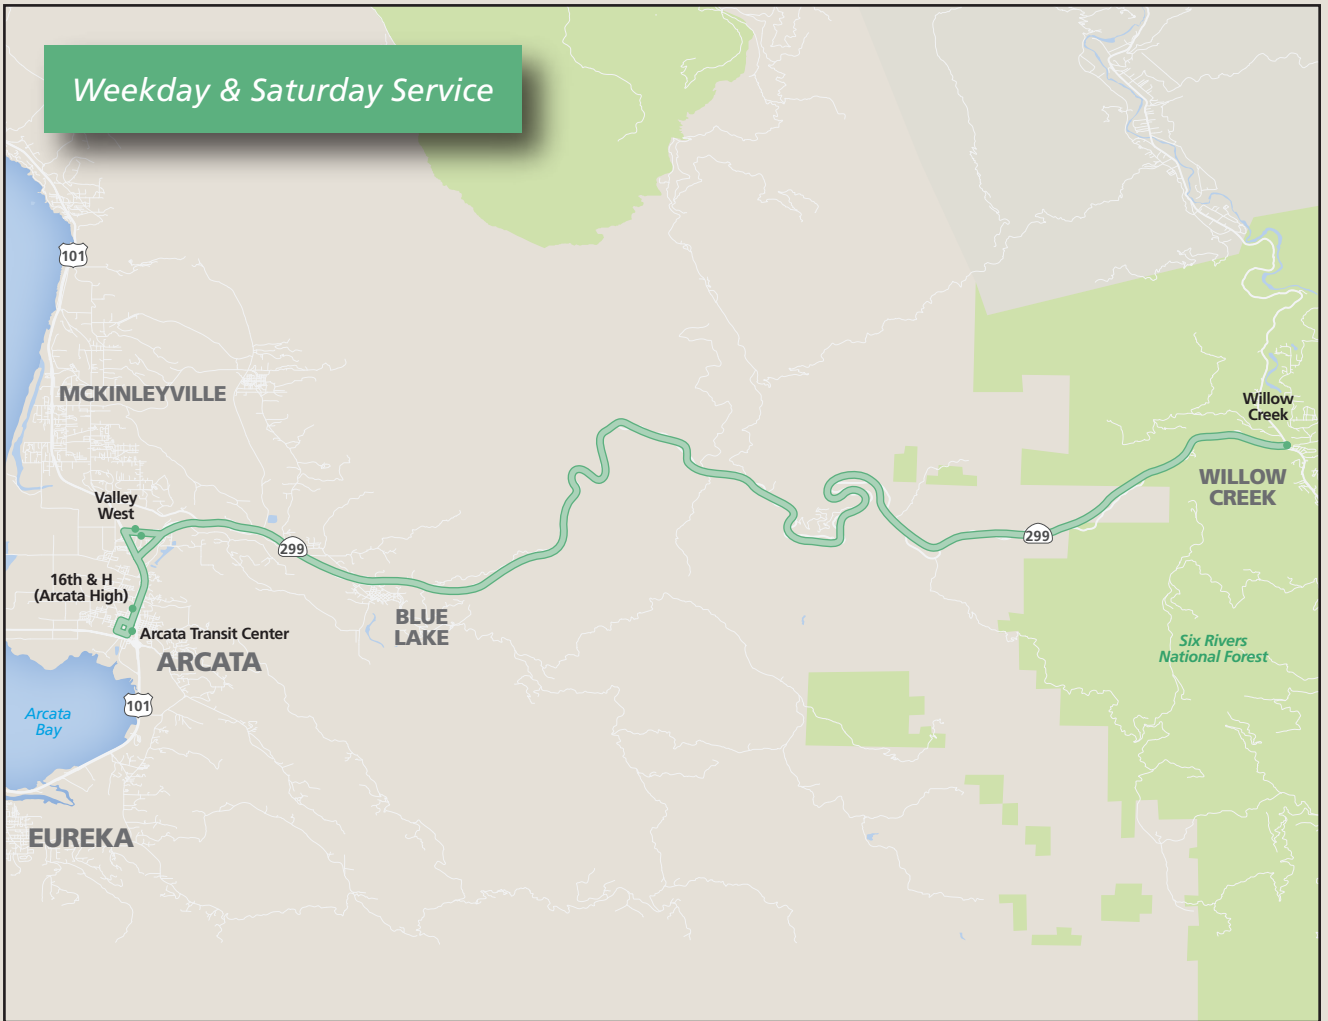

Service

Willow Creek operates Monday–Friday and a limited schedule Saturdays and on the following Holidays:

- Martin Luther King Jr. Day
- President’s Day
- Memorial Day
- Labor Day
- the day after Thanksgiving
- and the day after Christmas

Willow Creek

Routes, Map & Schedules

Weekday & Saturday Service

Humboldt Transit Authority

Weekday & Saturday Service

Weekday Service

Westbound

	Run	1	3	5	7
Willow Creek		6:25	9:50	4:45	6:40
Valley West		7:15	10:15		7:30
Arcata Transit Center		7:25	10:25	5:30	7:35

Eastbound

	Run	2	4	6
16th & H (Arcata High)			3:32	
Arcata Transit Center		8:20	3:40	5:40
Valley West		8:25		5:45
Willow Creek		9:15	4:30	6:35

pm times in bold

Saturday Service

Westbound

	Run	2	4	6
Willow Creek		9:50	11:40	6:50
Valley West		10:25	12:30	7:40
Arcata Transit Center		10:30	12:35	7:45

Eastbound

	Run	1	3	5
Arcata Transit Center		8:25	10:40	5:40
Valley West		8:30	10:45	5:45
Willow Creek		9:20	11:35	6:35

pm times in bold